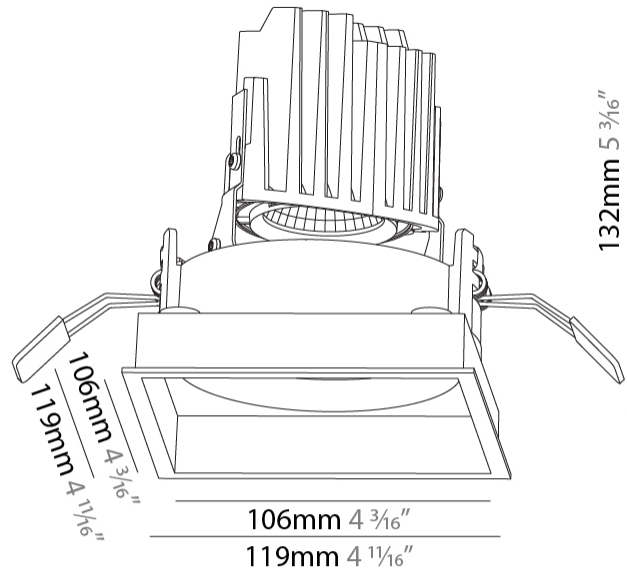

PHYSICAL

Shape: Square
Length (mm): 119
Length (in): 4 11/16
Width (mm): 119
Width (in): 4 11/16
Depth (mm): 132
Depth (in): 5 3/16
Ceiling Thickness (mm): 10 / 12.5 / 15
Ceiling Thickness (in): 3/8 or 1/2 or 9/16
Min. Recessing Depth (mm): 200
Min. Recessing Depth (in): 7 7/8
Light Distribution: Adjustable / Downlight
Weight (kg): 0.544
Weight (lbs): 1.2
Fixture Finish: SSR / BKV / CWI / CRY / HAB / UFT / ITA / RUA / FTG / MYG / LOD / PUS / FRO / FUP / KIA / POP / BLS / SPG / MEY / GOH / GUM / CHC / COM / ABZ / JAG / OBR / MOS / ROR
Fixture Material: Aluminum Die Cast
Cut-out Measurements: 114mm / 4 1/2" x 114mm / 4 1/2"

ELECTRICAL

Lamp Type: LED (Zhaga Standard)
Input Wattage (W): 13.2 / 16.5
Total Output Wattage (W): 12 / 14
Dimming: Tri-Mode (Non-Dimming and Phase Dimming (120Vac only) and 0-10V Dimming)
Driver Included: No
Driver Location: Recessed Housing
Driver Type: Constant Current - Universal
Driver Class: Class 2
Housing: See components
Input Voltage (V): 120 - 277
Constant Current (MA): 350

LED

Number of LEDs: 1
Color Temperature (°K): 2700 / 3000 / 3500 / 4000
Max. Delivered Lumen (lm): 850 / 950 / 1019 / 1040
Nominal Lumen (lm): 960 / 1070 / 1156 / 1180
CRI: >90 CRI
Lamp Life (hrs): 50000

OPTICAL

Reflector°: 10
Adjustability: Rotational 355°; Tilt 30°

RATINGS AND CERTIFICATIONS

Certified By: Certified for North American Standards
IP rating: IP20