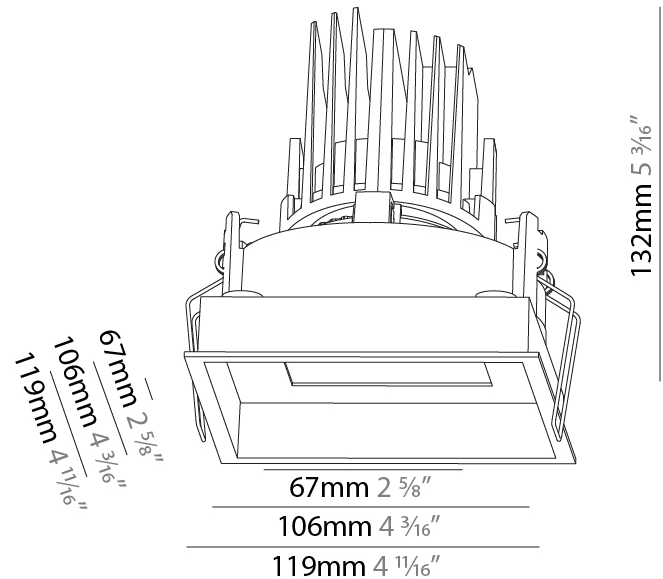

ELECTRICAL

Lamp Type: LED (Zhaga Standard)
Input Wattage (W): 13.2 / 16.5
Total Output Wattage (W): 12 / 14
Dimming: Tri-Mode (Non-Dimming and Phase Dimming (120Vac only) and 0-10V Dimming)
Driver Included: No
Driver Location: Recessed Housing
Driver Type: Constant Current - Universal
Driver Class: Class 2
Housing: See components
Input Voltage (V): 120 - 277
Constant Current (MA): 350

LED

Number of LEDs: 1
Color Temperature (°K): 2700 / 3000 / 3500 / 4000
Max. Delivered Lumen (lm): 850 / 950 / 1029 / 1050
Nominal Lumen (lm): 960 / 1070 / 1156 / 1180
CRI: >90 CRI
Lamp Life (hrs): 50000

OPTICAL

Reflector°: 14
Adjustability: Rotational 355°; Tilt 30°

RATINGS AND CERTIFICATIONS

Certified By: Certified for North American Standards
Zaneen Co., Inc. © 2024, T 1800-388-3382, F 416-247-9319, www.zaneen.com

Available for International specifications by adding 'INT' at the end of the existing Model #. For assistance on 'custom' specifications, contact zteam@zaneen.com. In a constant effort to supply the best product, we reserve the right to change specifications or materials without notice. The most recent specification sheets are found at zaneen.com