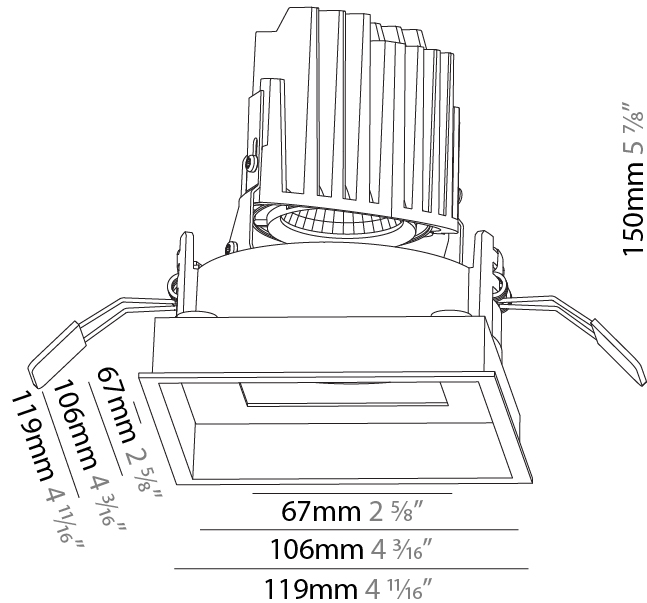

PHYSICAL

Shape: Square
Length (mm): 119
Length (in): 4 11/16
Width (mm): 119
Width (in): 4 11/16
Depth (mm): 150
Depth (in): 5 7/8
Ceiling Thickness (mm): 10 / 12.5 / 15
Ceiling Thickness (in): 3/8 or 1/2 or 9/16
Min. Recessing Depth (mm): 170
Min. Recessing Depth (in): 6 11/16
Light Distribution: Downlight
Weight (kg): 0.69
Weight (lbs): 1.5
Fixture Finish: SSR / BKV / CWI / CRY / HAB / UFT / ITA / RUA / FTG / MYG / LOD / PUS / FRO / FUP / KIA / POP / BLS / SPG / MEY / GOH / GUM / CHC / COM / ABZ / JAG / OBR / MOS / ROR
Fixture Material: Aluminum Die Cast
Cut-out Measurements: 114mm / 4 1/2" x 114mm / 4 1/2"

ELECTRICAL

Lamp Type: LED (Zhaga Standard)
Input Wattage (W): 16.5
Total Output Wattage (W): 14
Dimming: Tri-Mode (Non-Dimming and Phase Dimming (120Vac only) and 0-10V Dimming)
Driver Included: No
Driver Location: Recessed Housing
Driver Type: Constant Current - Universal
Driver Class: Class 2
Input Voltage (V): 120 - 277
Constant Current (MA): 350

LED

Number of LEDs: 1
Color Temperature (°K): 2700 / 3000 / 3500 / 4000
Max. Delivered Lumen (lm): 940 / 980 / 1029 / 1050
Nominal Lumen (lm): 1386 / 1438 / 1511 / 1542
CRI: >90 CRI
Lamp Life (hrs): 50000

OPTICAL

Reflector: 20 / 40 / 60

RATINGS AND CERTIFICATIONS

Certified By: Certified for North American Standards
IP rating: IP20

114 x 114mm
4 1/2" x 4 1/2"

170mm
6 1/4"

10 | 15mm
3/8" | 9/16"